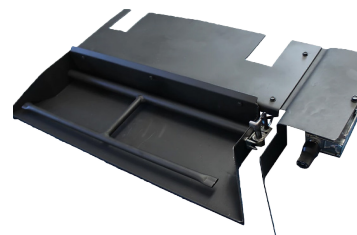

Pinnacle Series

Sierra Stack

- Available in 4 sizes 15"-30"
- Single Side Sets available
- Utilizes Pinnacle Burner system

Everest Stack

- Available in 3 sizes 18"-30"
- Single Side Sets available
- Utilizes Pinnacle Burner system

Olympia Stack

- Available in 3 sizes 18"-30"
- Single Side Sets available
- Utilizes Pinnacle Burner system

Accessory Options

Burner Options

HC Burner

Available with Manual Safety Pilot, On/Off Remote, Variable Remote, Millivolt, and Electronic Ignition